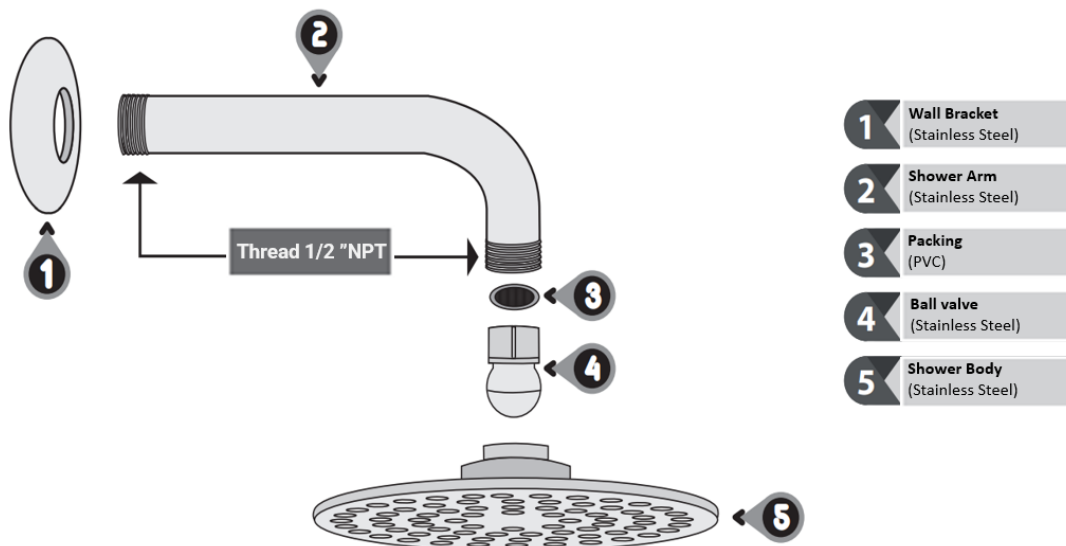

宁波陆易进出口有限公司

NINGBO LOUIE IMP. & EXP. CORP., LTD

NO.200 JINHE ROAD ZHENHAI ECONOMIC DEVELOPMENT ZONE, NINGBO 315221 CHINA
TEL: 0086-574-87915717 FAX:0086-574-87786749

METALLIC SHOWER HEAD 4" (DM-004)

PRODUCT	METAL SHOWER HEAD
CODE	DM-004
MEASURE	4"
	100 mm

FEATURES

- Square Wall Shower.
- Stainless Steel Product
- Thread ½ NPT

USES

- Shower for home use
- Use with hot and cold water

COMPONENTS

宁波陆易进出口有限公司

NINGBO LOUIE IMP. & EXP. CORP., LTD

NO.200 JINHE ROAD ZHENHAI ECONOMIC DEVELOPMENT ZONE, NINGBO 315221 CHINA
TEL: 0086-574-87915717 FAX:0086-574-87786749